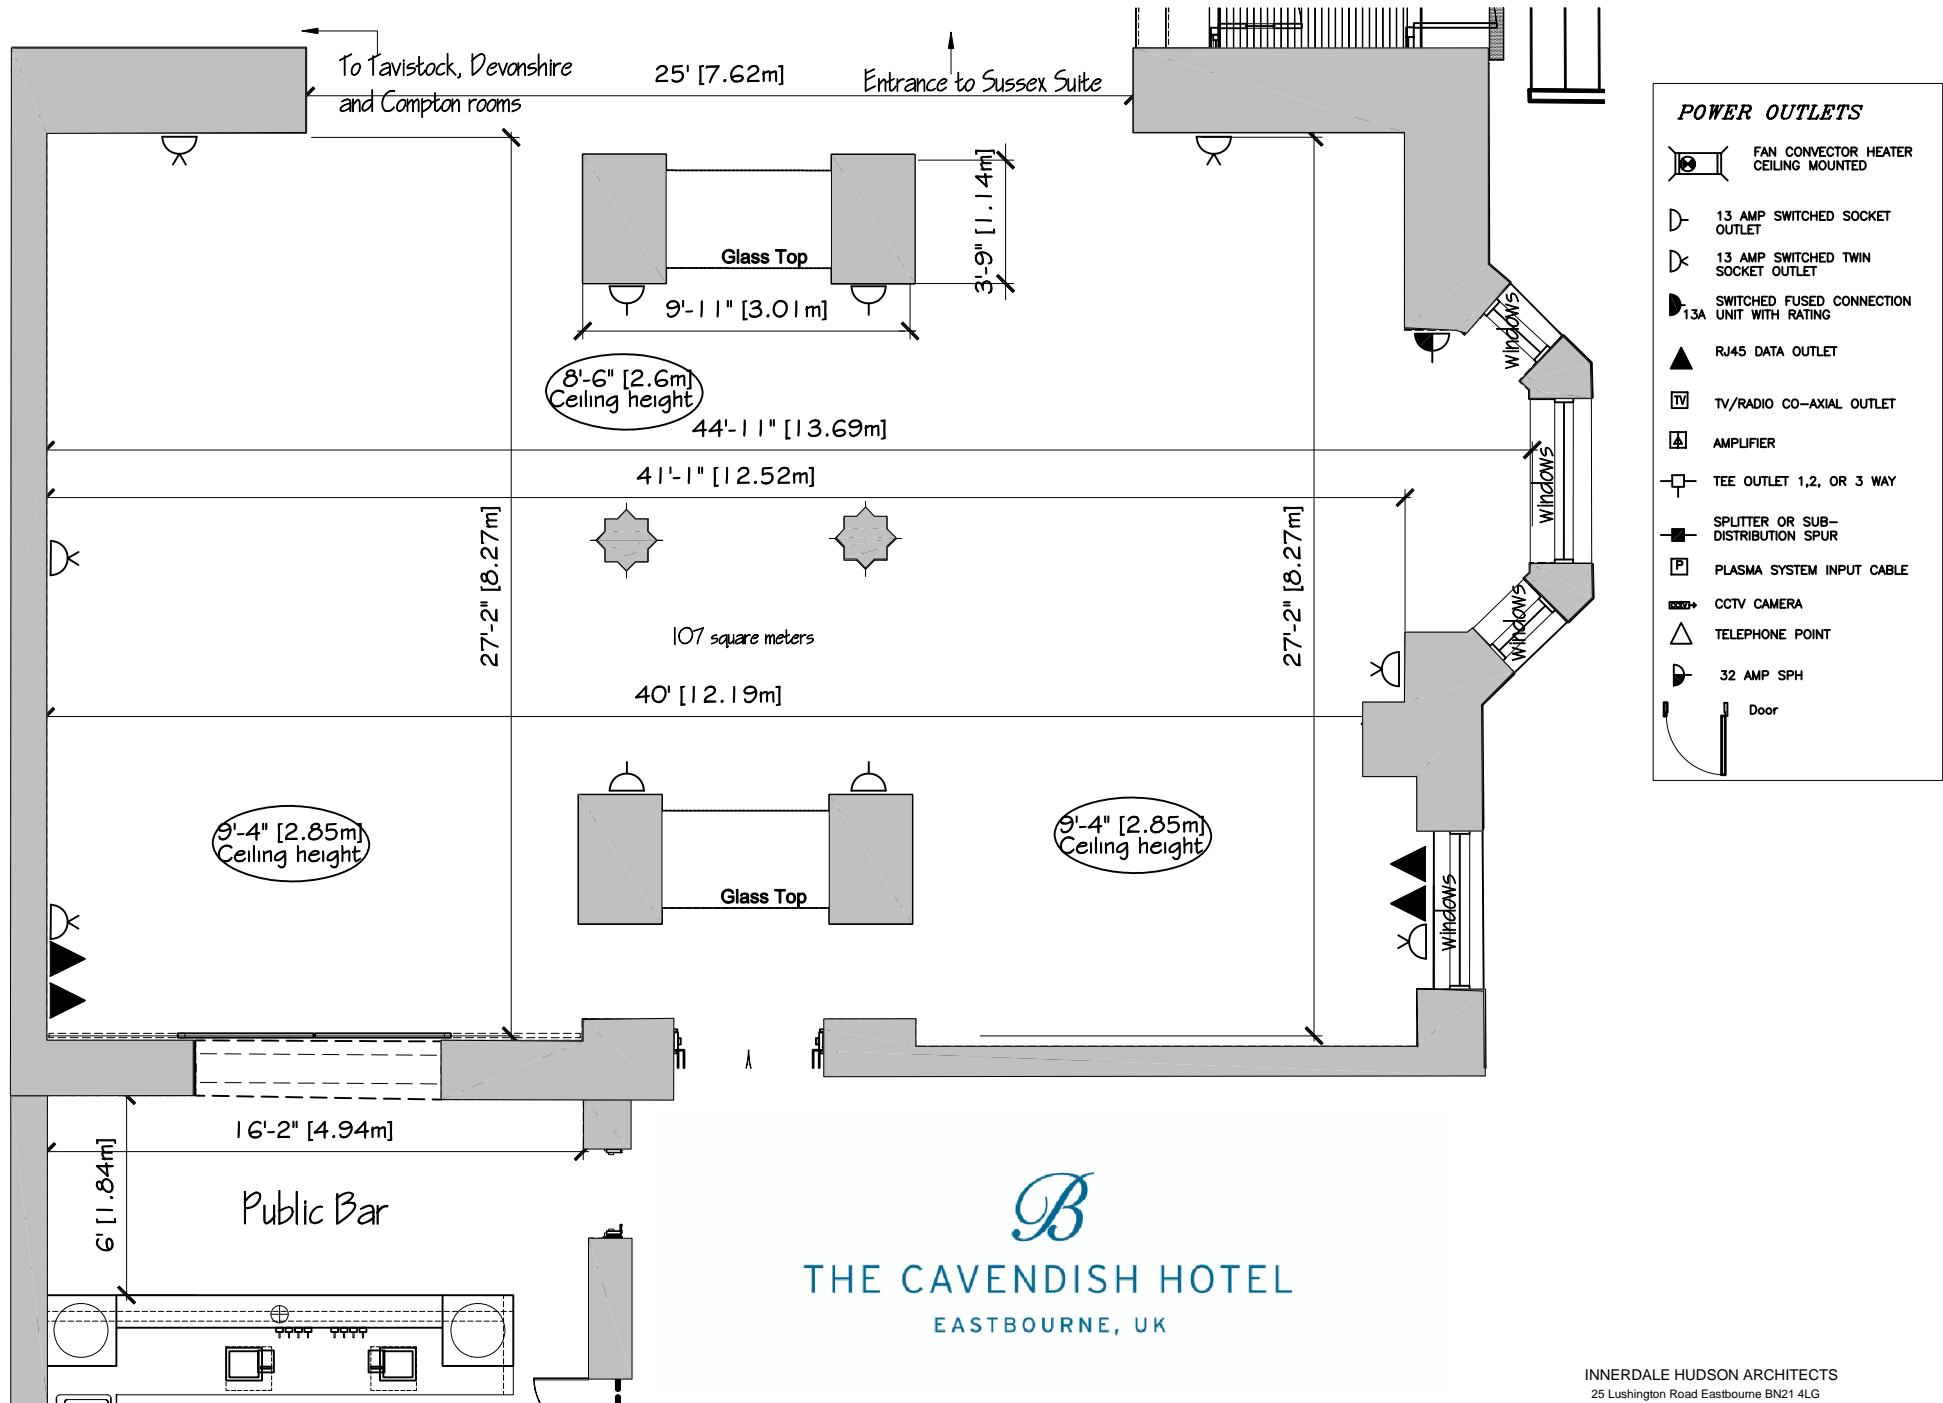

SUSSEX SUITE BAR LOUNGE

POWER OUTLETS

-  FAN CONVECTOR HEATER CEILING MOUNTED
-  13 AMP SWITCHED SOCKET OUTLET
-  13 AMP SWITCHED TWIN SOCKET OUTLET
-  SWITCHED FUSED CONNECTION UNIT WITH RATING
-  RJ45 DATA OUTLET
-  TV/RADIO CO-AXIAL OUTLET
-  AMPLIFIER
-  TEE OUTLET 1,2, OR 3 WAY
-  SPLITTER OR SUB-DISTRIBUTION SPUR
-  PLASMA SYSTEM INPUT CABLE
-  CCTV CAMERA
-  TELEPHONE POINT
-  32 AMP SPH
-  Door

THE CAVENDISH HOTEL
 EASTBOURNE, UK